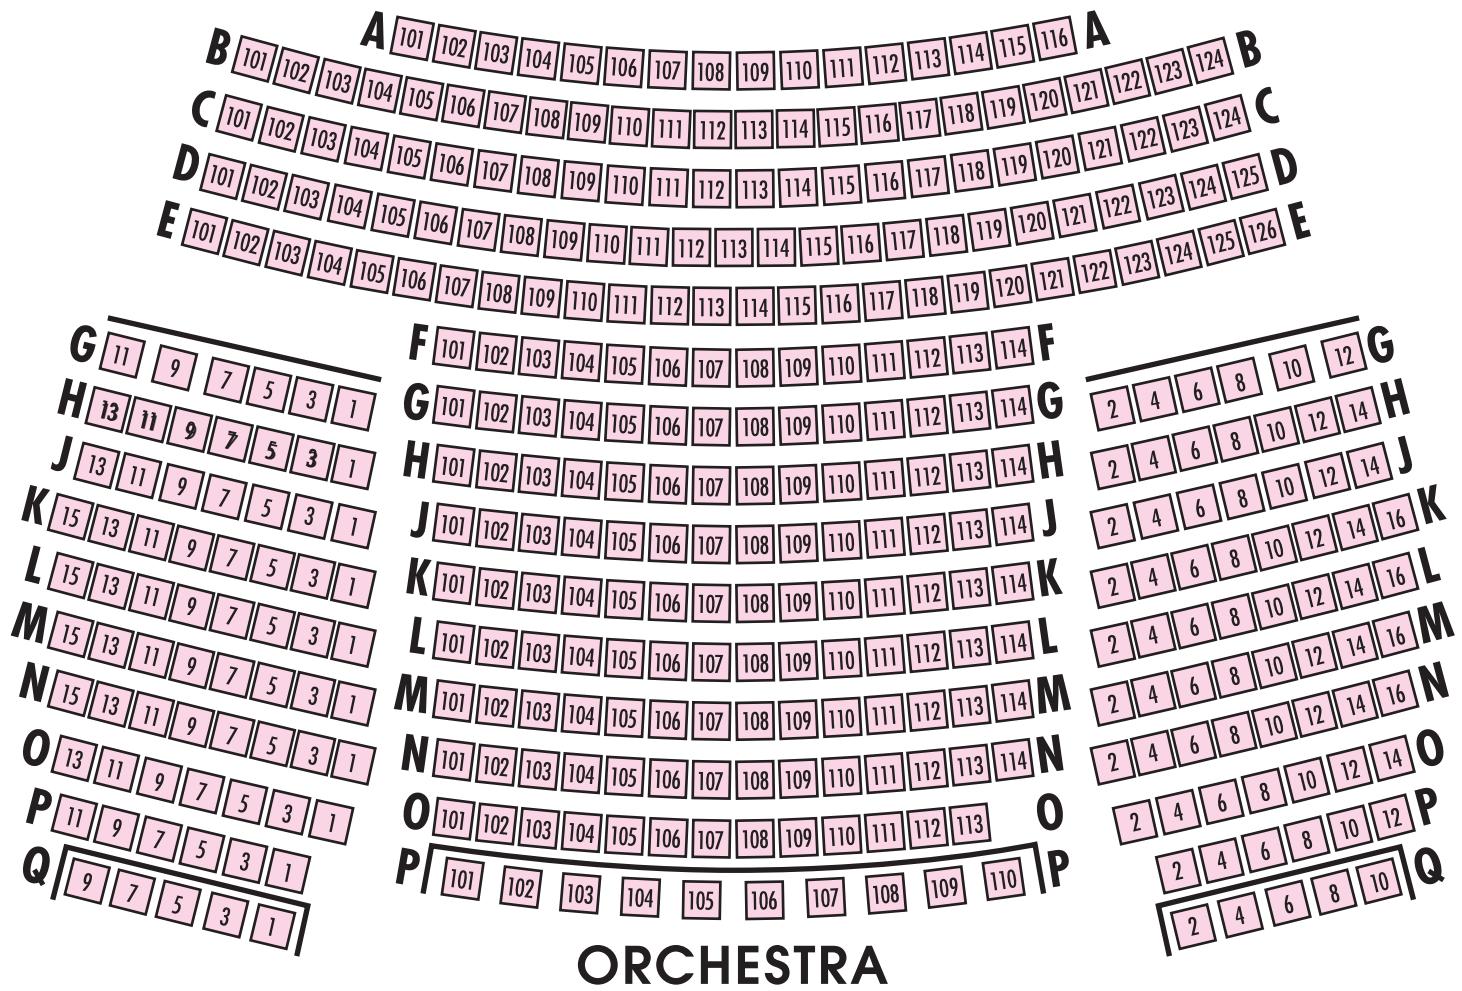

STAGE 3

499 SEATS

MEZZANINE

MEZZANINE ROW A
OVERHANGS ORCHESTRA ROW K

**FOR INFORMATION ABOUT WHEELCHAIR ACCESS,
PLEASE ASK A BOX OFFICE REPRESENTATIVE**